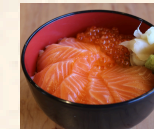

\$36.0

KAKIAGE

KAKIAGE

TEMPURA FRITTER WITH
SHRIMP, ONION, SQUID
CARROT, SHISHITO

\$19.5

WAGYU

Wagyu Roast Beef Bowl

LOW-TEMPERATURE COOKED WAGYU
BEEF WITH HOMEMADE SAUCE

\$29.5

Sukiyaki Beef Udon

HOMEMADE BROTH WITH SANUKI UDON
TOPPED WITH SUKIYAKI BEEF AND 2 INARI

\$15.9

SASHIMI BOWL

Uni Bowl

FRESH SEA URCHIN FROM
HOKKAIDO JAPAN

\$MP

Ikura Salmon Bowl

FRESH SALMON SASHIMI
AND SALMON ROE

\$24.0

Chirashi Bowl

CHEF'S CHOICE CHIRASHI BOWL

\$26.5

Uni Ikura Bowl

FRESH SEA URCHIN AND
SALMON ROE

\$39.0

Rainbow Trio Bowl

CRAB, SALMON ROE AND
SCALLOP FROM HOKKAIDO

\$35.0

お子様 KEIKI MENU

Half Size Beef Bowl

SMALL SIZE BEEF BOWL
FOR KEIKI

\$13.5